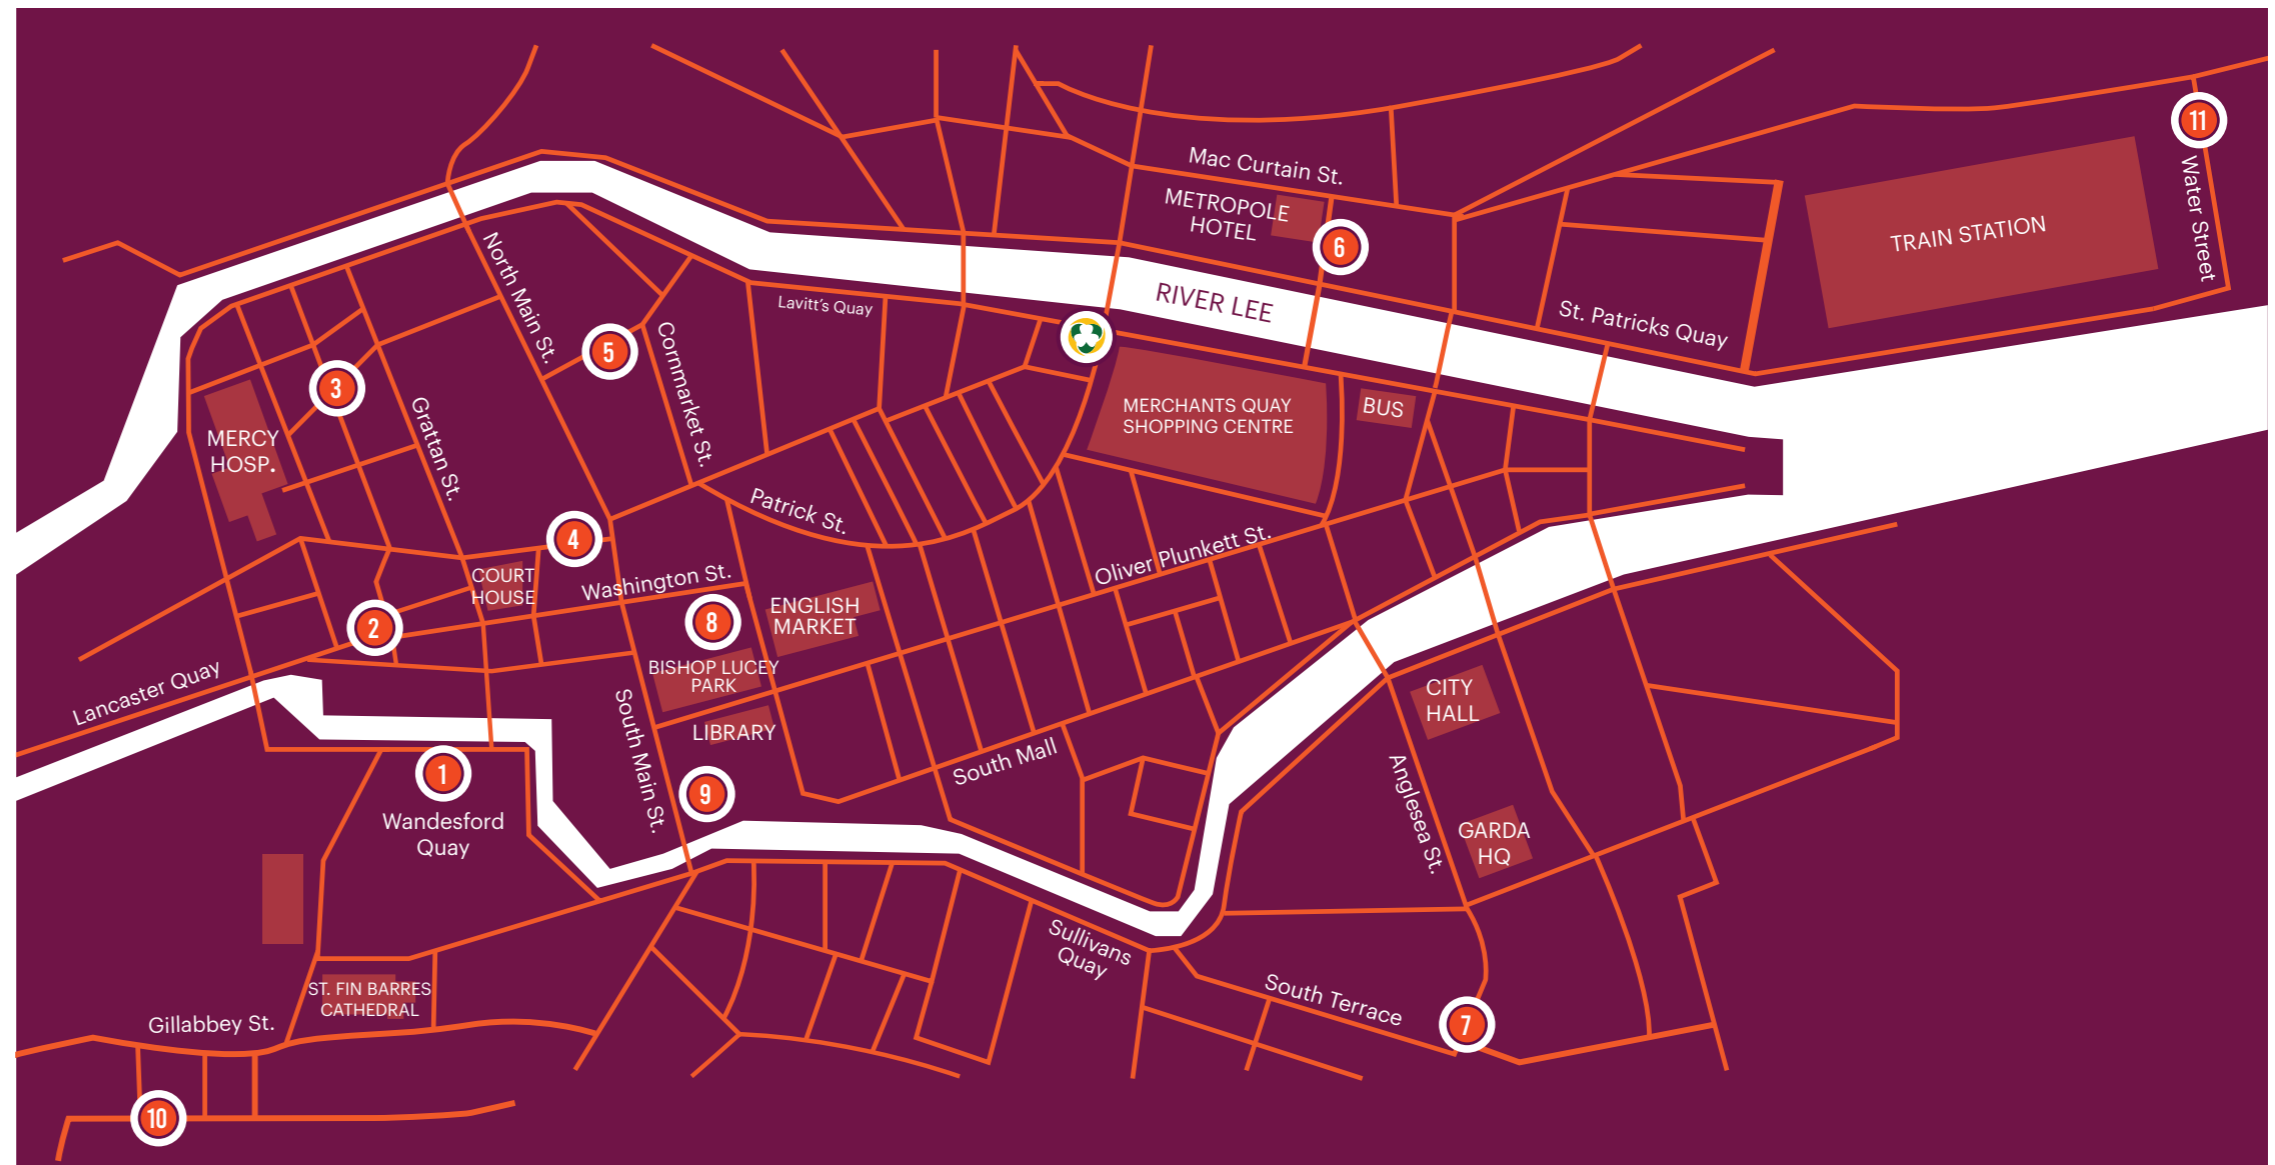

### ARTISTS

- 1. DEIRDRE BREEN**  
WANDESFORD QUAY
- 2. MASER**  
KINO, WASHINGTON ST.
- 3. JAMES EARLEY**  
HENRY STREET
- 4. GARRETH JOYCE**  
LIBERTY STREET
- 5. PETER MARTIN**  
KYLE STREET
- 6. SHANE O'DRISCOLL**  
HARLEY'S STREET
- 7. ACHES**  
ANGLESEA STREET
- 8. CONOR HARRINGTON**  
BISHOP LUCEY PARK
- 9. ASBESTOS**  
SOUTH MAIN STREET
- 10. FRIZ**  
ST. FINBARR'S STREET
- 11. SHANE O'MALLEY**  
WATER STREET

This map is a walking tour guide to this year's mural locations throughout the city.

AN ONLINE AUDIO TOUR IS AVAILABLE AT:  
[WWW.ARDUCORK.IE](http://WWW.ARDUCORK.IE)